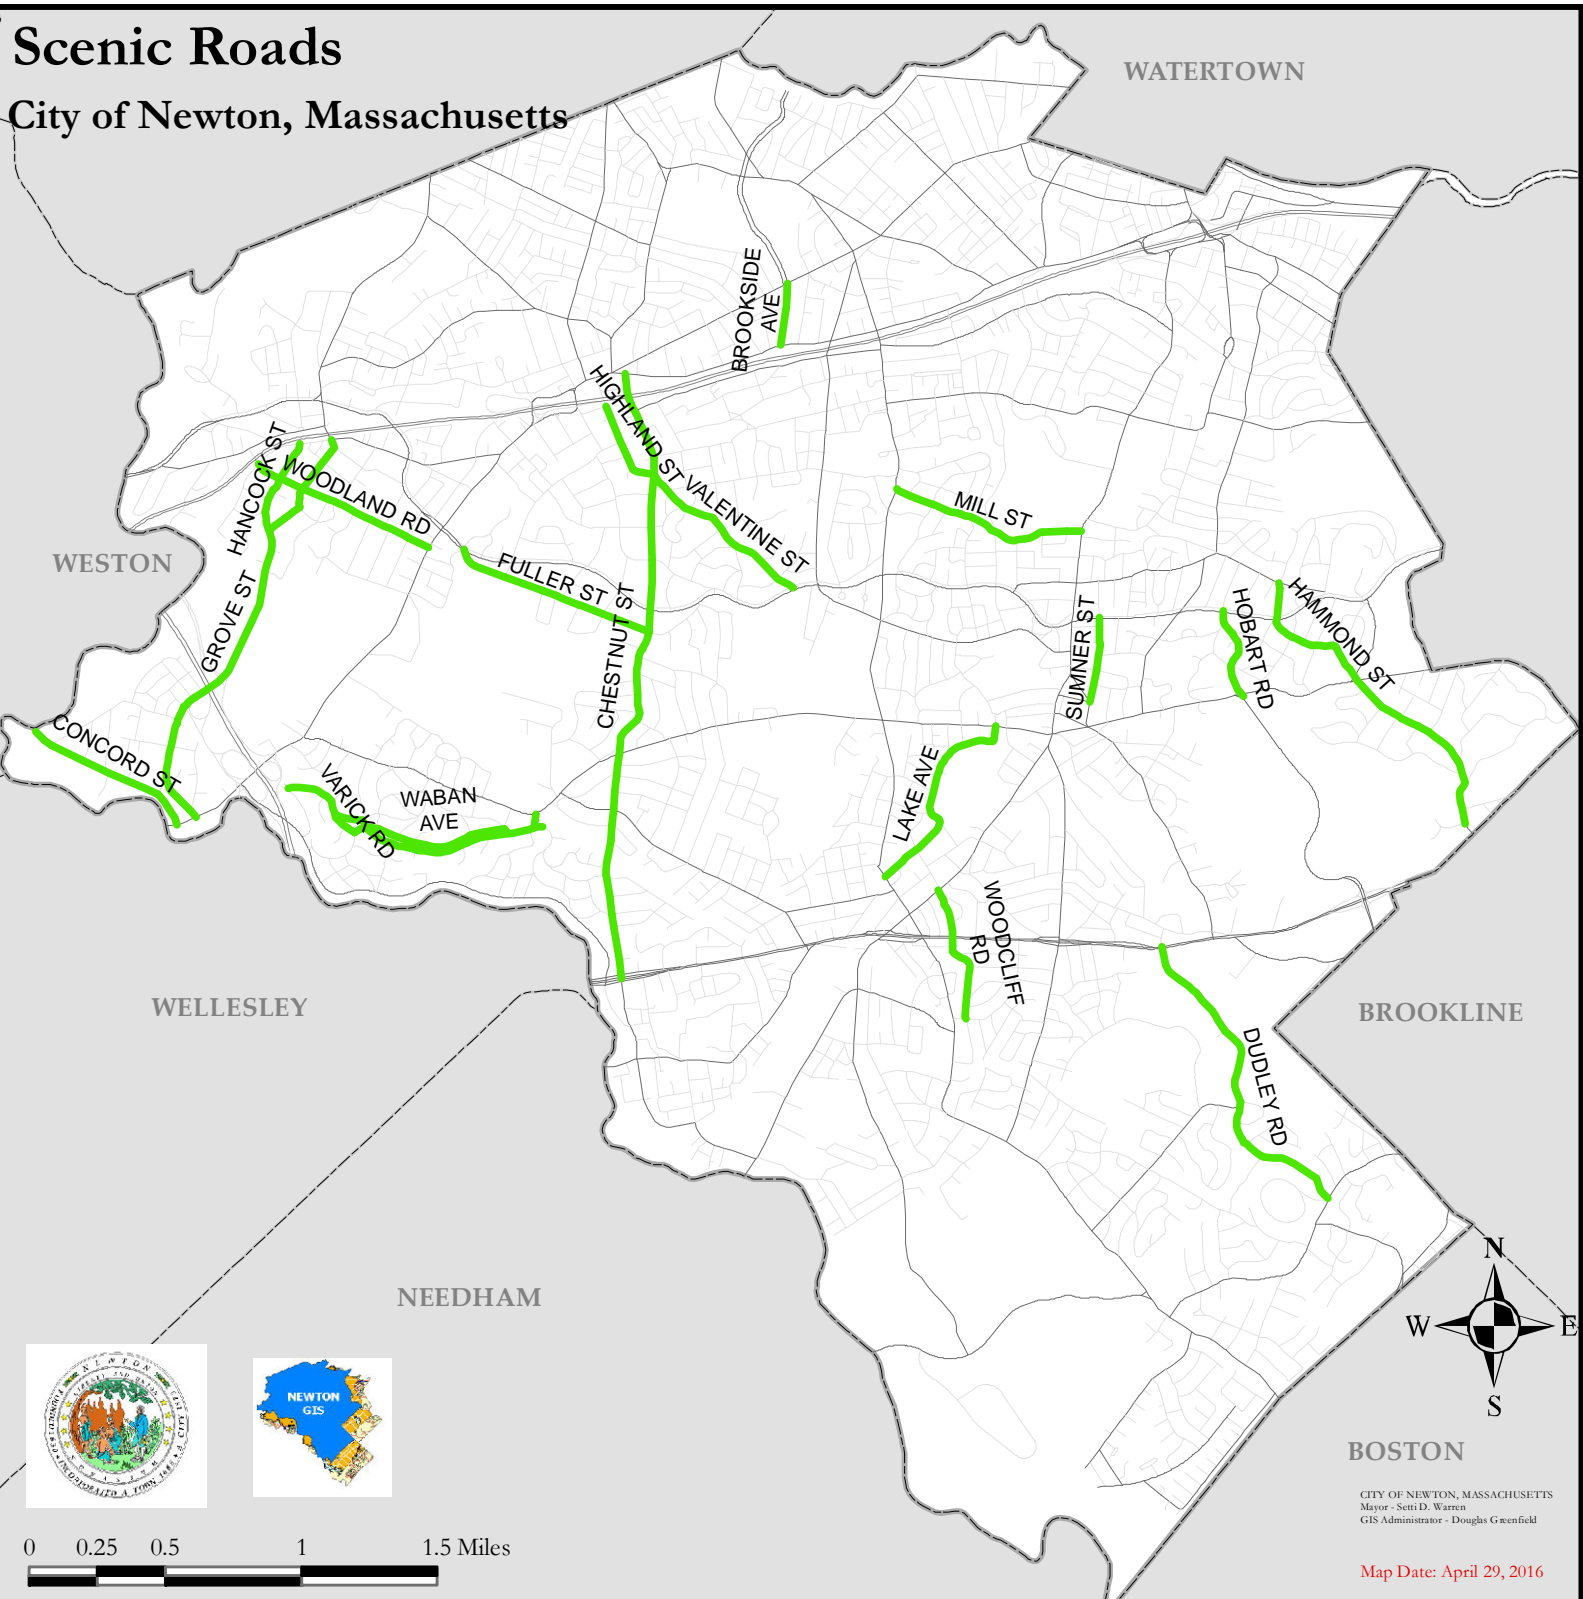

Scenic Roads

City of Newton, Massachusetts

BOSTON

Map Date: April 29, 2016