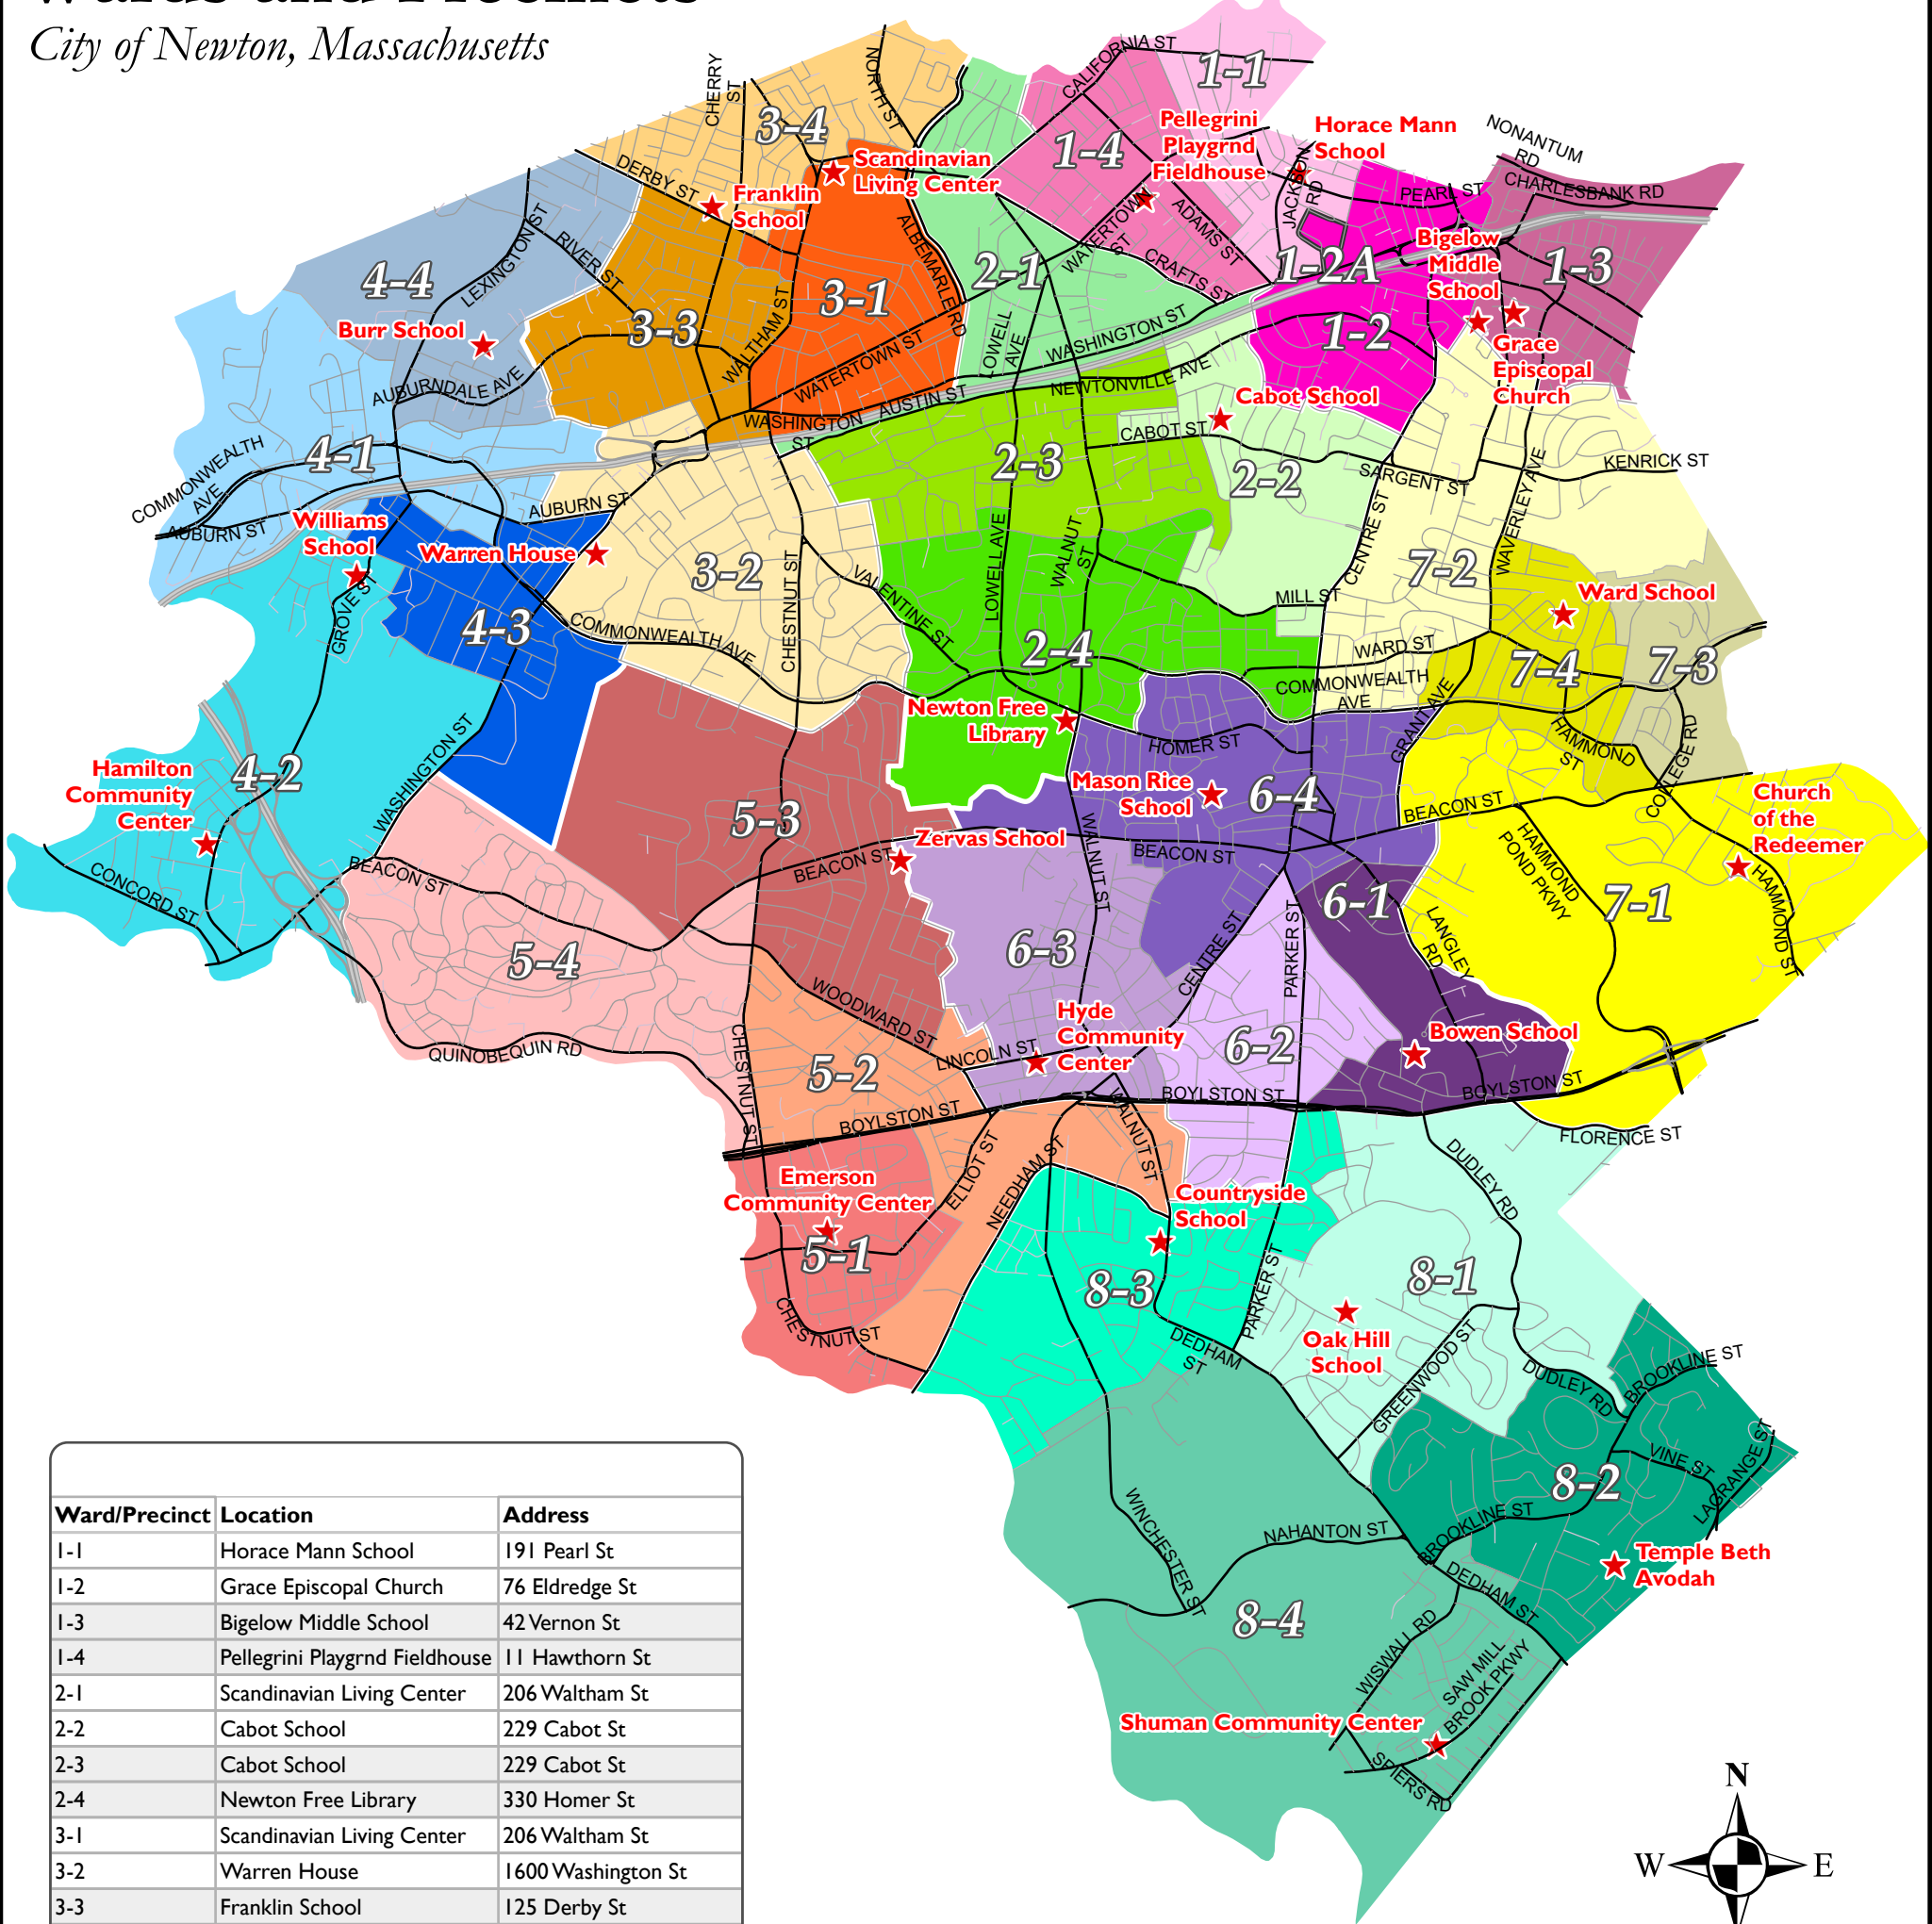

Wards and Precincts

City of Newton, Massachusetts

Ward/Precinct	Location	Address
1-1	Horace Mann School	191 Pearl St
1-2	Grace Episcopal Church	76 Eldredge St
1-3	Bigelow Middle School	42 Vernon St
1-4	Pellegrini Playgrnd Fieldhouse	11 Hawthorn St
2-1	Scandinavian Living Center	206 Waltham St
2-2	Cabot School	229 Cabot St
2-3	Cabot School	229 Cabot St
2-4	Newton Free Library	330 Homer St
3-1	Scandinavian Living Center	206 Waltham St
3-2	Warren House	1600 Washington St
3-3	Franklin School	125 Derby St
3-4	Franklin School	125 Derby St
4-1	Burr School	171 Pine St
4-2	Hamilton Community Center	545 Grove St
4-3	Williams School	141 Grove St
4-4	Burr School	171 Pine St
5-1	Emerson Community Center	51 Pettee St
5-2	Hyde Community Center	90 Lincoln St
5-3	Zervas School	30 Beethoven Ave
5-4	Zervas School	30 Beethoven Ave
6-1	Bowen School	280 Cypress St
6-2	Bowen School	280 Cypress St
6-3	Hyde Community Center	90 Lincoln St
6-4	Mason Rice School	149 Pleasant St
7-1	Church of the Redeemer	379 Hammond St
7-2	Bigelow Middle School	42 Vernon St
7-3	Ward School	10 Dolphin Rd
7-4	Ward School	10 Dolphin Rd
8-1	Oak Hill School	130 Wheeler Rd
8-2	Temple Beth Avodah	45 Puddingstone Ln
8-3	Countryside School	191 Dedham St
8-4	Shuman Community Center	675 Saw Mill Brook Pkwy

The information on this map is from the Newton Geographic Information System (GIS). The City of Newton cannot guarantee the accuracy of this information. Each user of this map is responsible for determining its suitability for his or her intended purpose. City departments will not necessarily approve applications based solely on GIS data.

POLLING LOCATIONS ARE OPEN FROM 7 AM TO 8 PM

CITY OF NEWTON, MASSACHUSETTS
Mayor - Marc C. Laredo

Map Date: January 02, 2026