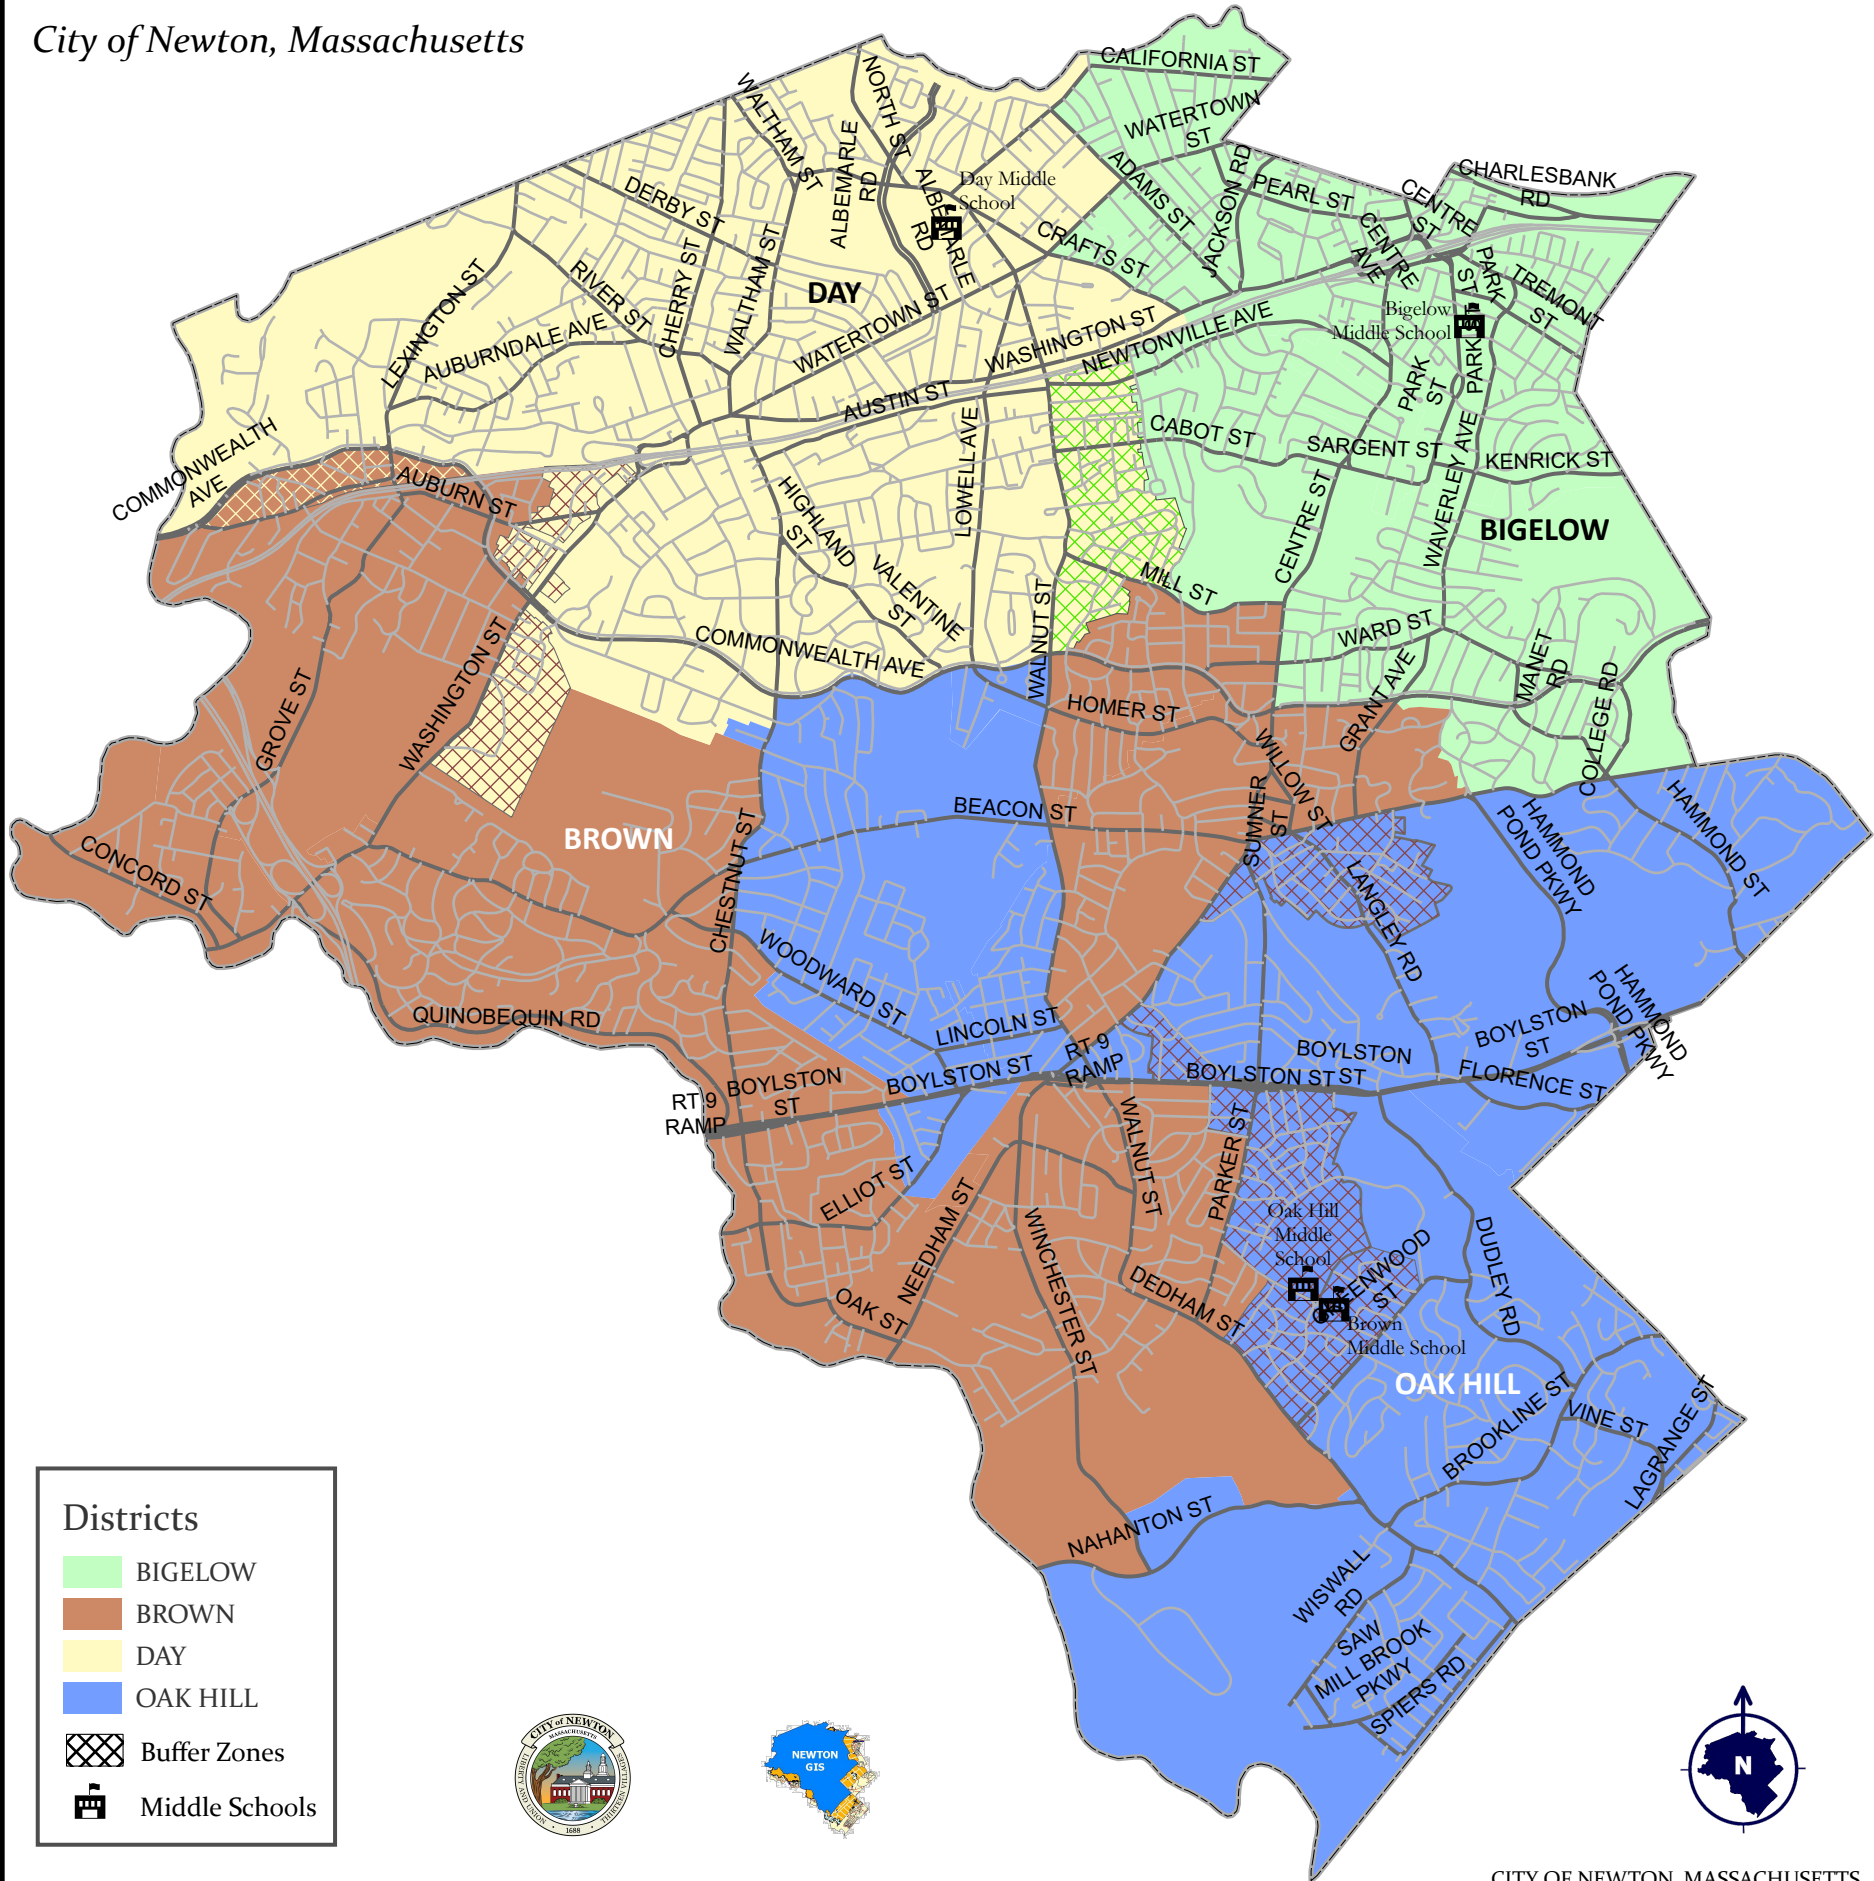

Middle School Districts

City of Newton, Massachusetts

Districts

- BIGELOW
- BROWN
- DAY
- OAK HILL
- Buffer Zones
- Middle Schools

0 0.5 1 2 Miles

CITY OF NEWTON, MASSACHUSETTS
Mayor - Marc C. Laredo

Map Date: January 02, 2026