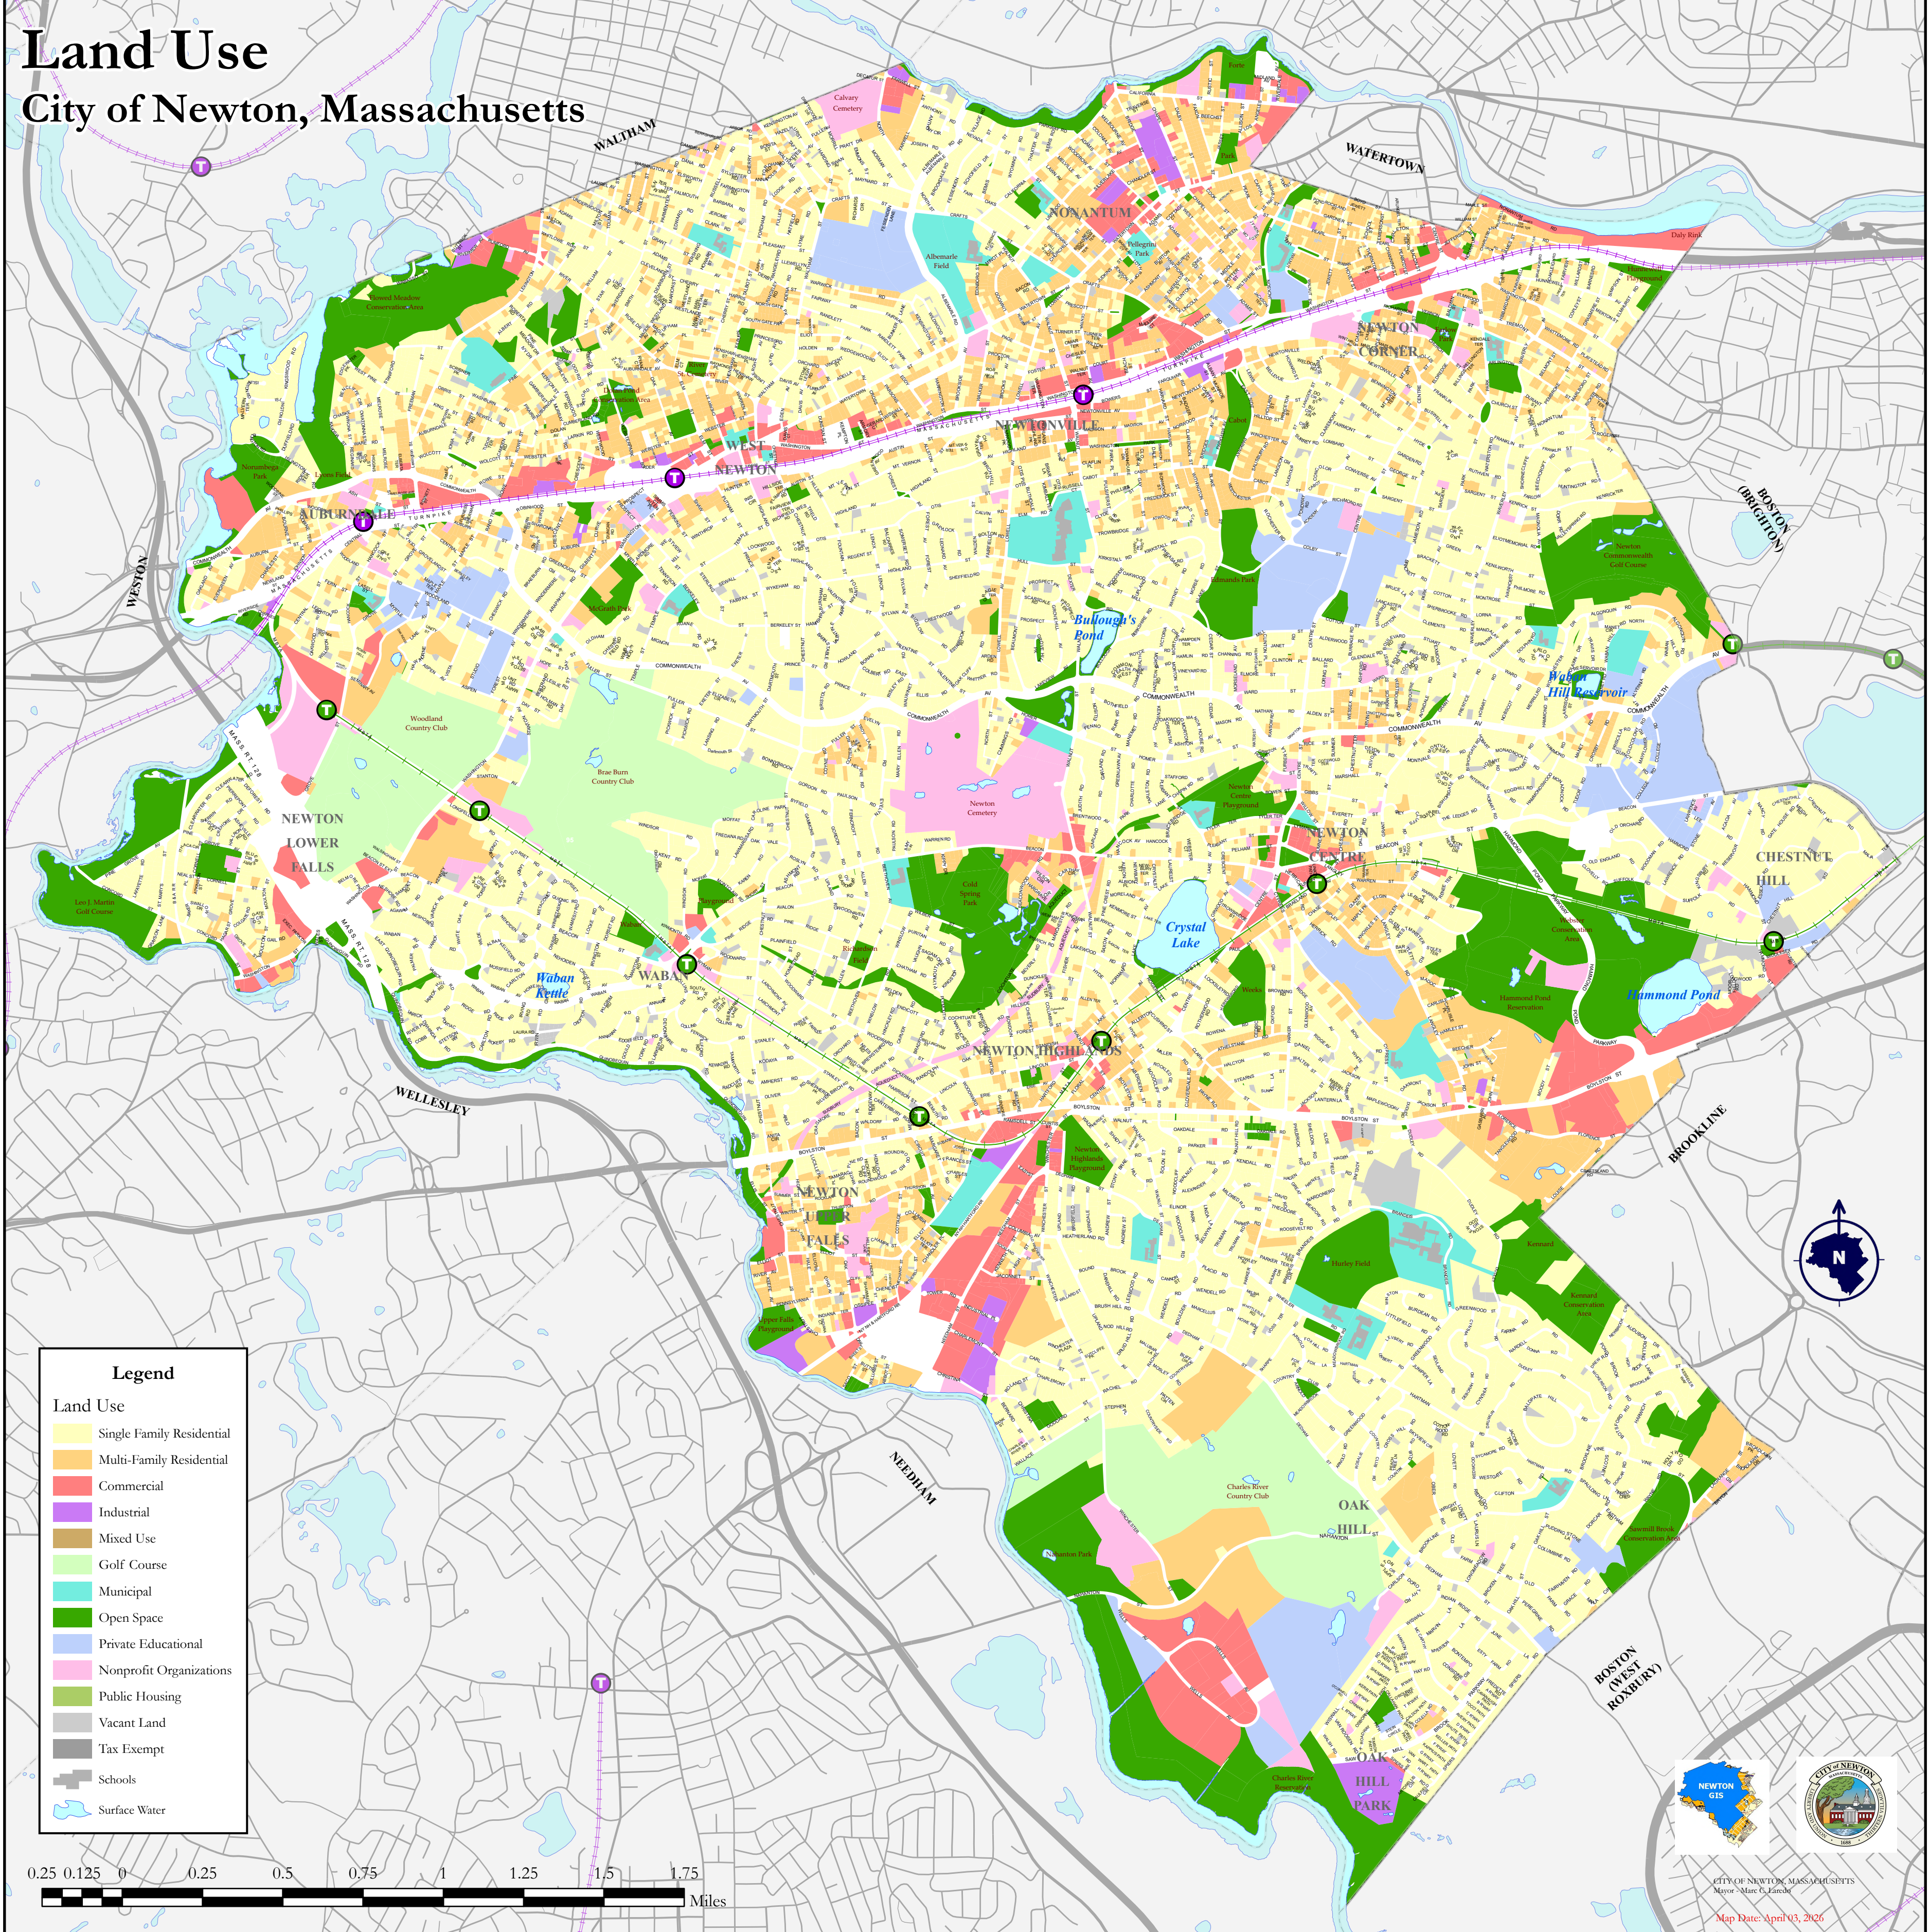

Land Use

City of Newton, Massachusetts

Legend

- Land Use
- Single Family Residential
 - Multi-Family Residential
 - Commercial
 - Industrial
 - Mixed Use
 - Golf Course
 - Municipal
 - Open Space
 - Private Educational
 - Nonprofit Organizations
 - Public Housing
 - Vacant Land
 - Tax Exempt
 - Schools
 - Surface Water