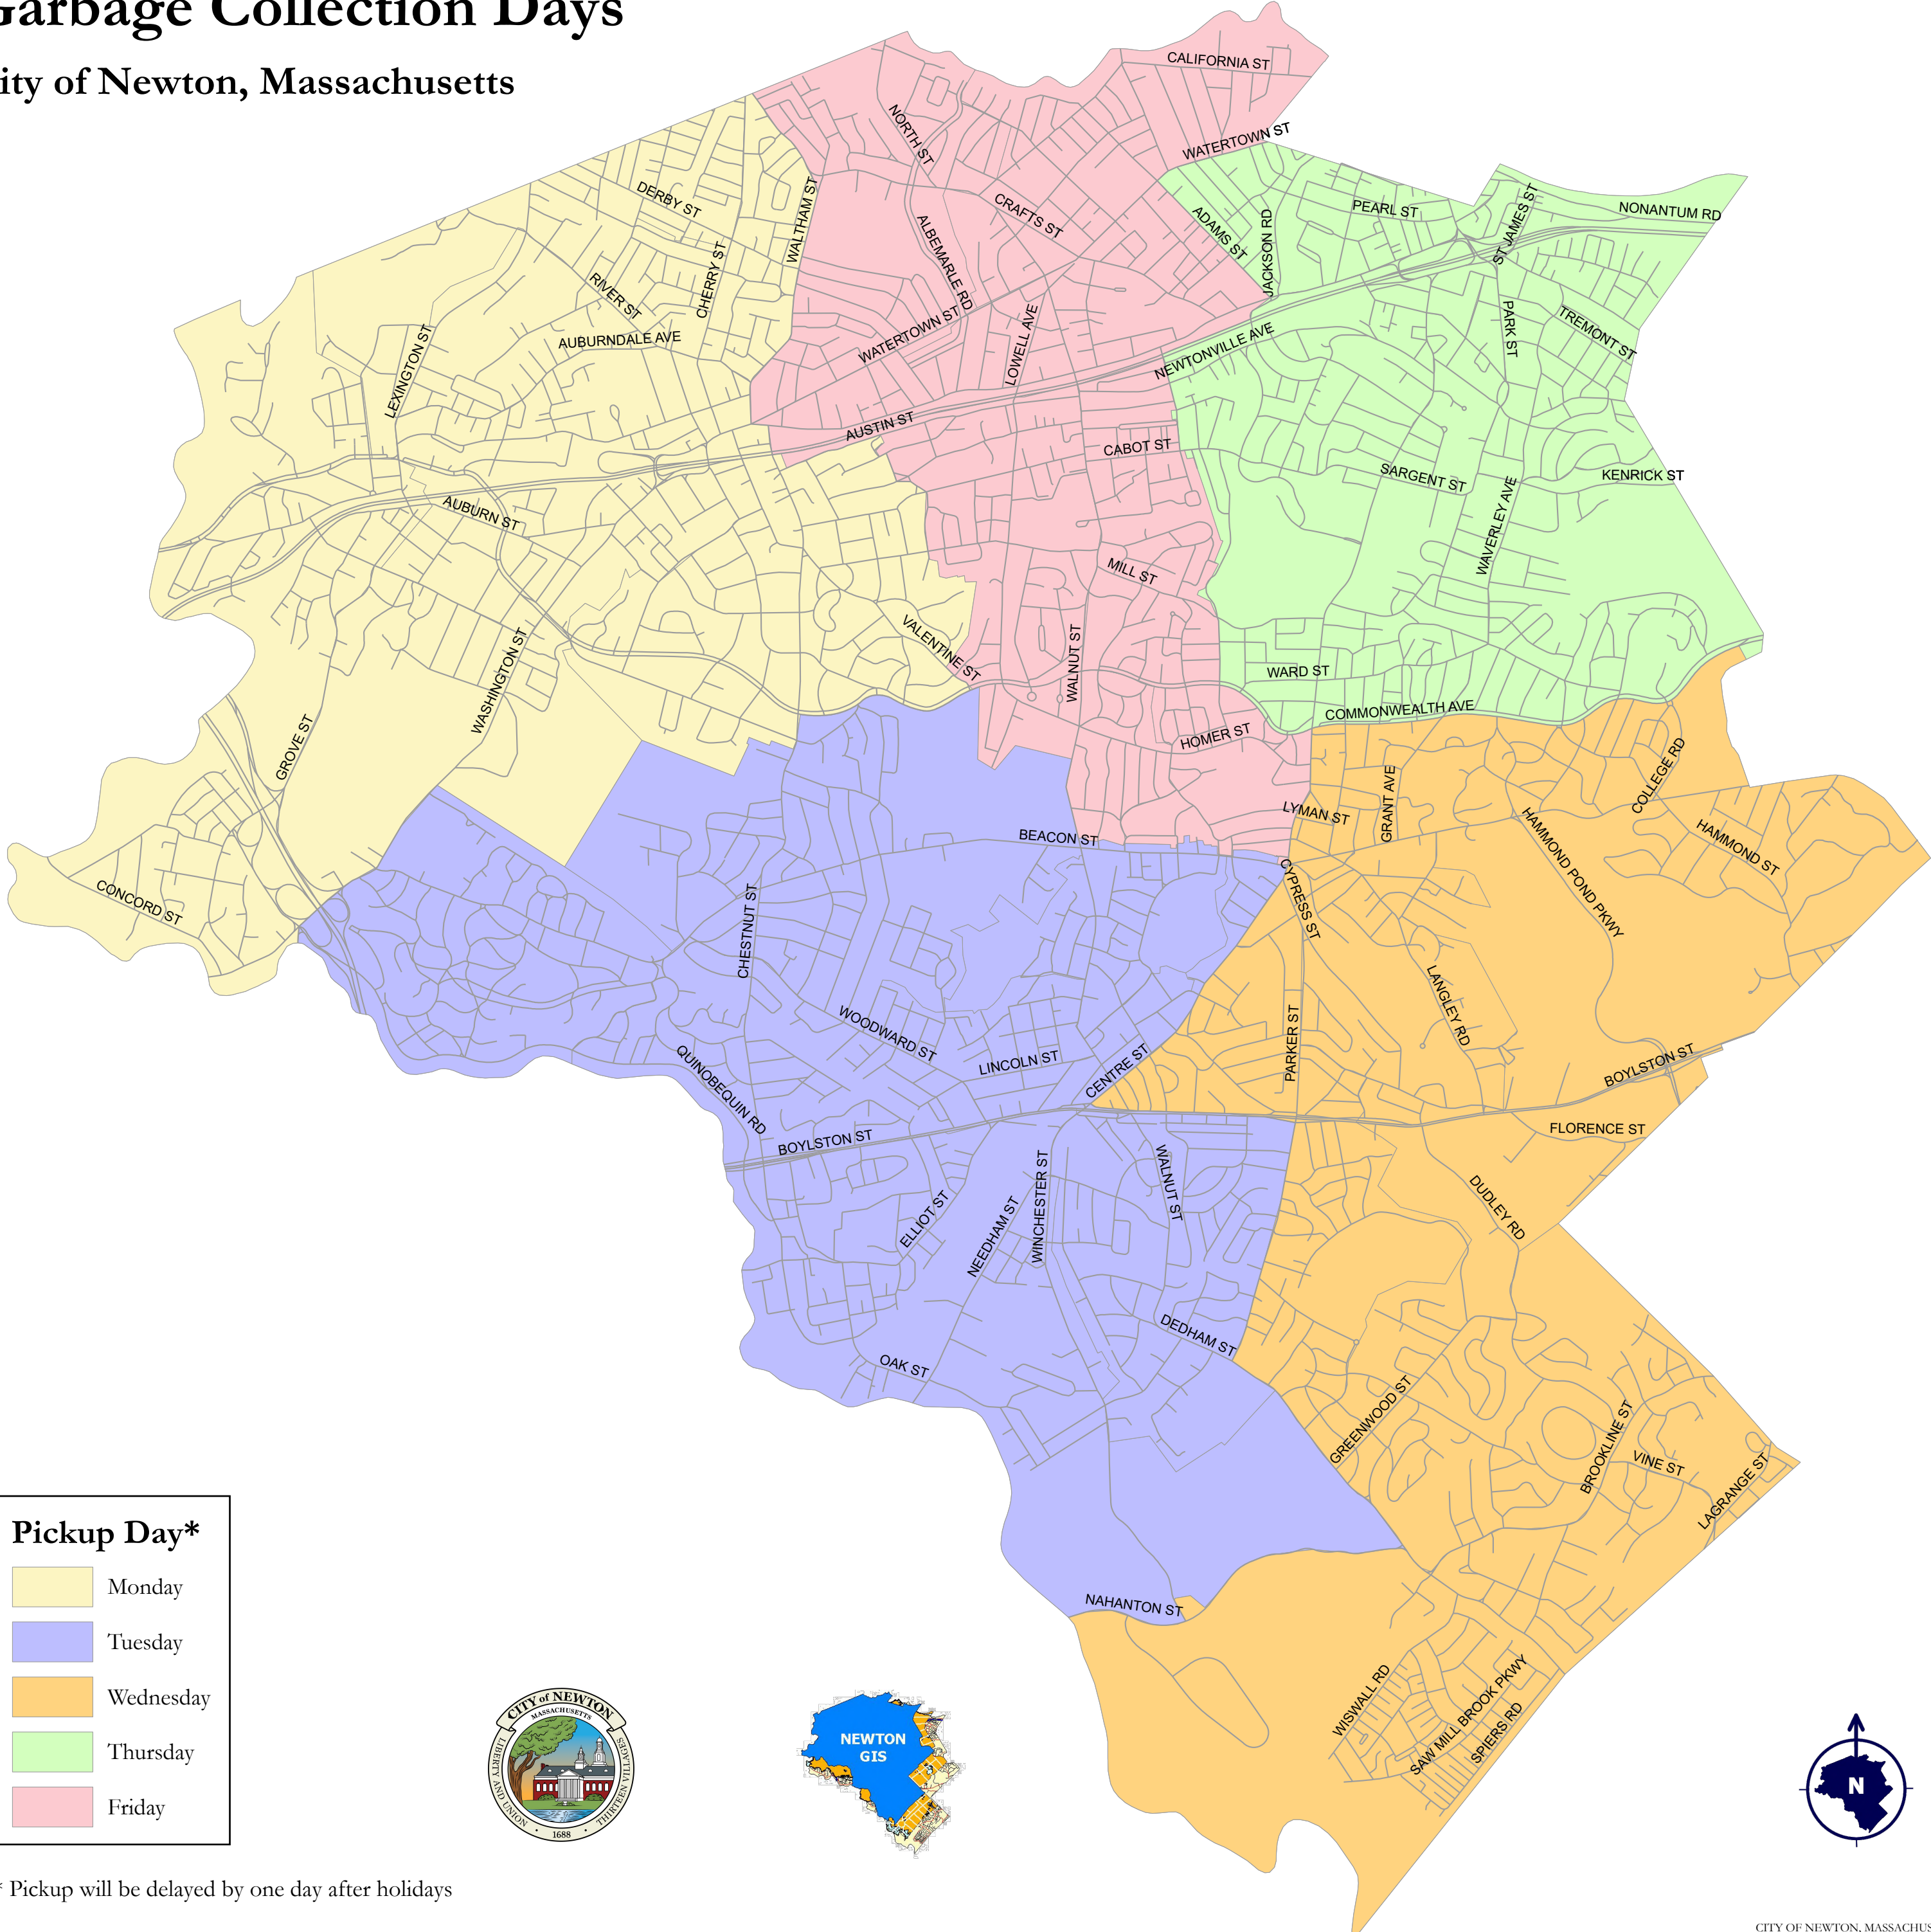

# Garbage Collection Days

City of Newton, Massachusetts

**Pickup Day\***

- Monday
- Tuesday
- Wednesday
- Thursday
- Friday

\* Pickup will be delayed by one day after holidays