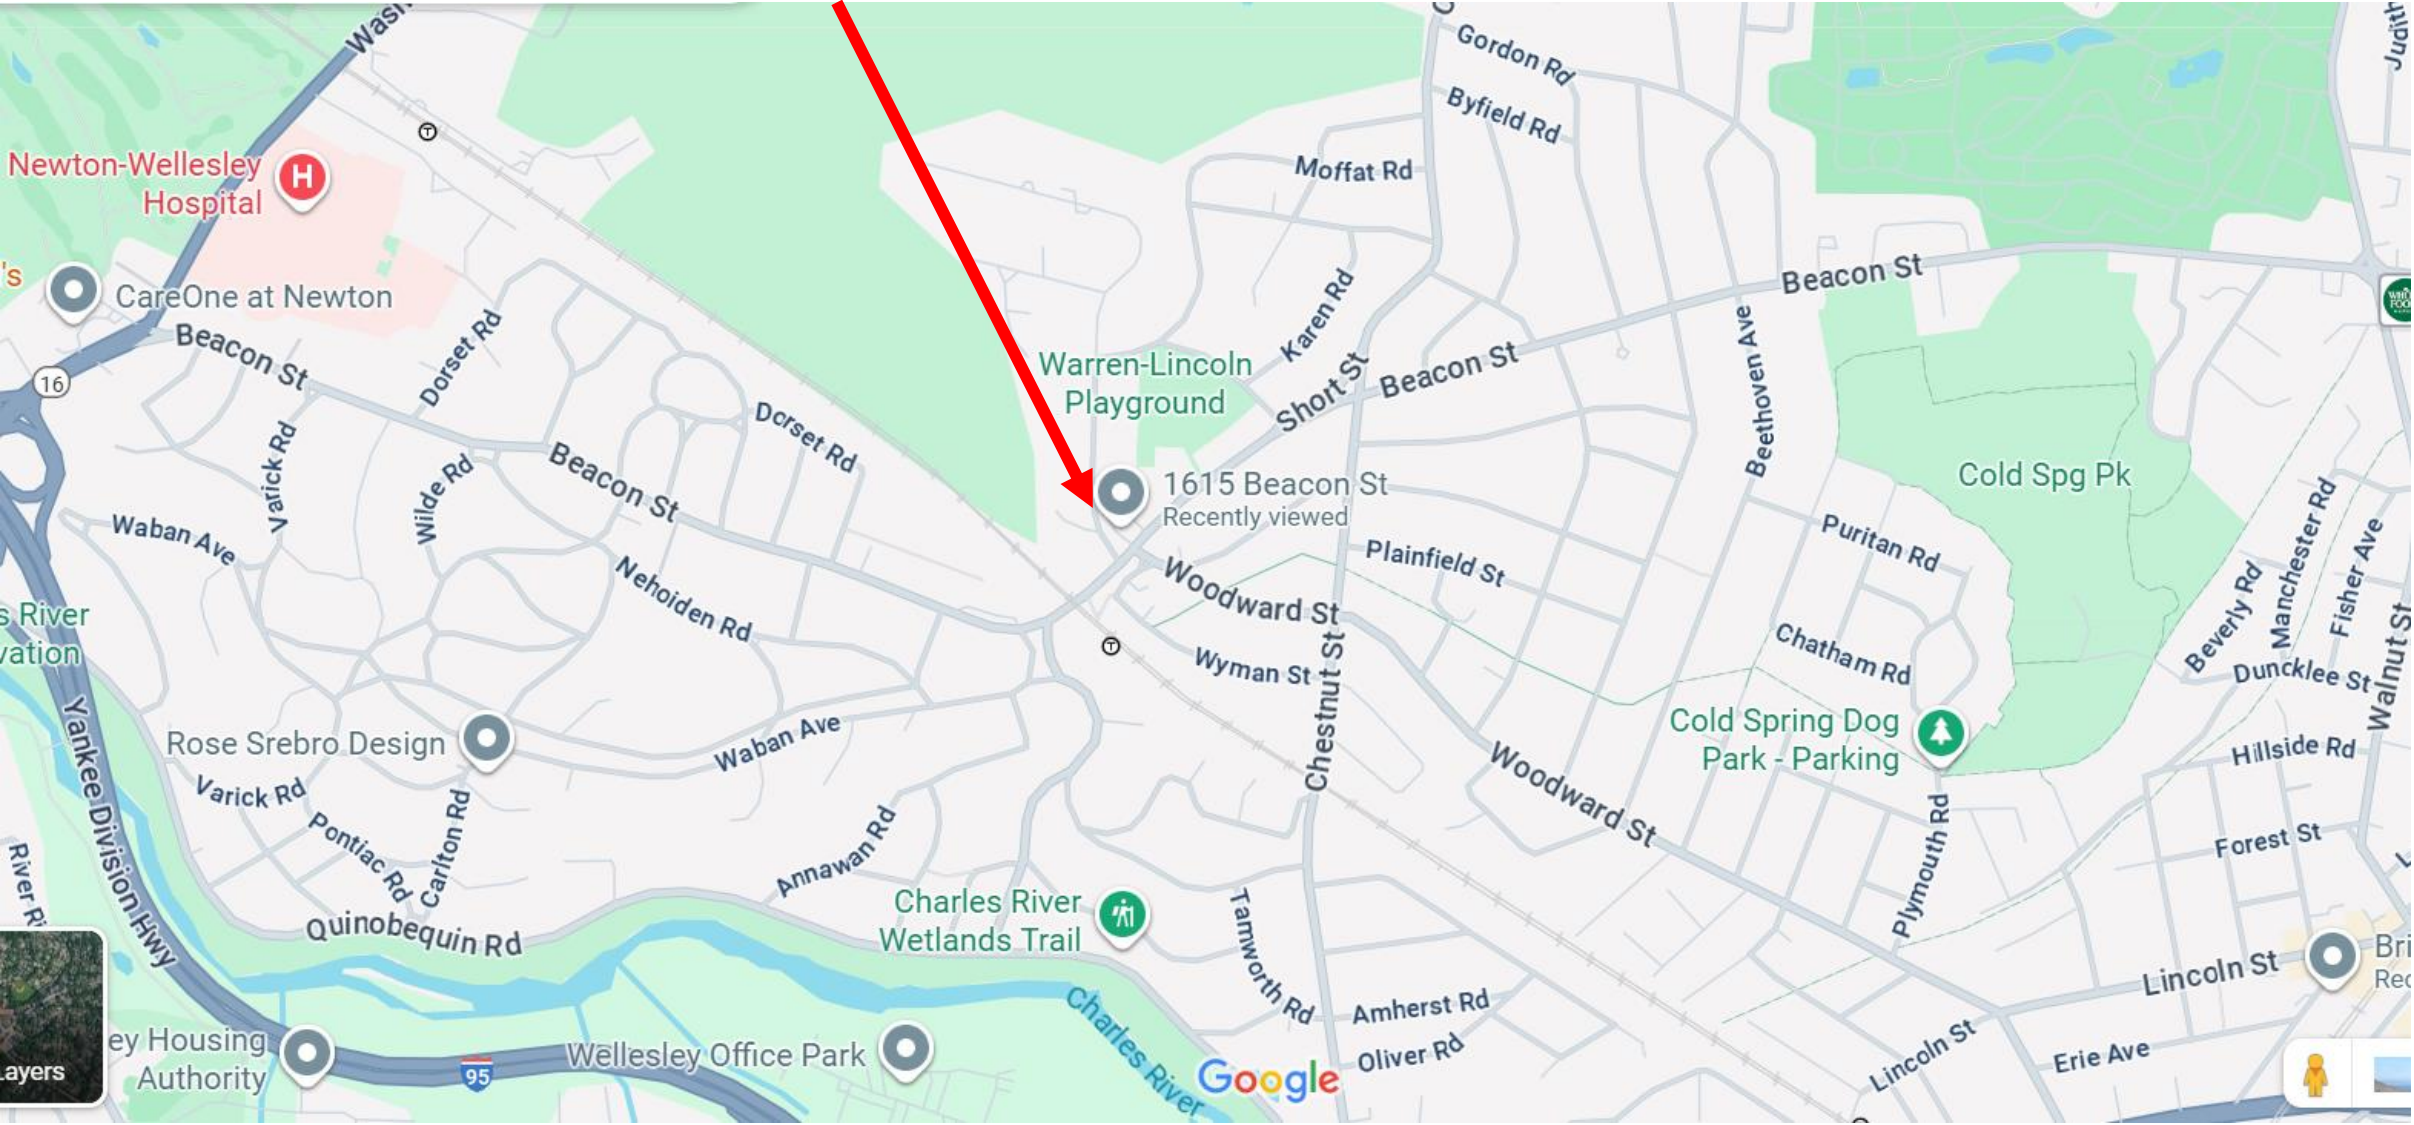

Suzuki School of Newton Staples Farmhouse

1615 Beacon Street, Waban

**Application for a CPA Grant
Pre-Proposal September 2025**

Maps, Photographs & Renderings

Staples Farmhouse - Suzuki School of Newton – 1615 Beacon Street, Waban

Windsor Club
Swim Associates

1615 Beacon St
Recently viewed

The Waban Market

Angier Sch
Recently viewed

Stone L'Oven
Pizza - Newton

Starbucks

Thomas Consulting

Enhanced Medical
Care Boston

EXISTING PHOTOS

VIEW FROM BEACON STREET

VIEW FROM EAST PARKING ENTRANCE

VIEW FROM EAST PARKING AREA

VIEW FROM REAR PARKING AREA

EXISTING PHOTOS

VIEW FROM WINDSOR STREET

VIEW FROM WINDSOR STREET

VIEW FROM WINDSOR STREET

VIEW FROM BEACON STREET

RENDERINGS

EXTERIOR ELEVATIONS

EXISTING SITE PLAN

Two-story
Accessibility
Annex – circled
in red